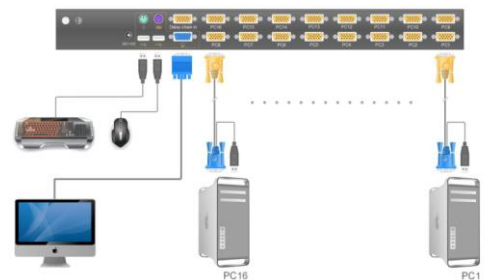

Model: IM-KVM0116

16 Port VGA KVM

Features

- Access and control up to 16 computers from single USB or PS/2 console
- By daisy chaining up to 31 additional Combo-KVM
- As many as 512 computers can be controlled from a single keyboard-mouse console
- Auto PS/2 and USB interface detection
- Support wireless keyboard and mouse from different suppliers
- Multiplatform support – Windows, Linux, Mac and Sun
- Auto scan feature for monitoring user-selected computers
- Easily to use and installation
- Hot pluggable (No software installation required)

Technical Specification

Model	IM-KVM0116
Computer connections	16
Max connections	512 (via cascade)
Port selection	Pushbuttons, hot keys and OSD
Connector	16 x KVM port 1 x HDB-15 Female 1 x 6P Mini-Din F (purple) 1 x 6P Mini-Din F (green) 2 x USB port
Cascade Port	1 x HDB-15 Female
Power input	12 VDC, 0.5A
Operating Temperature	0 °C to 40 °C
Storage Temperature	-20 °C to 60 °C
Humidity	0 to 80%RH (non-condensing)